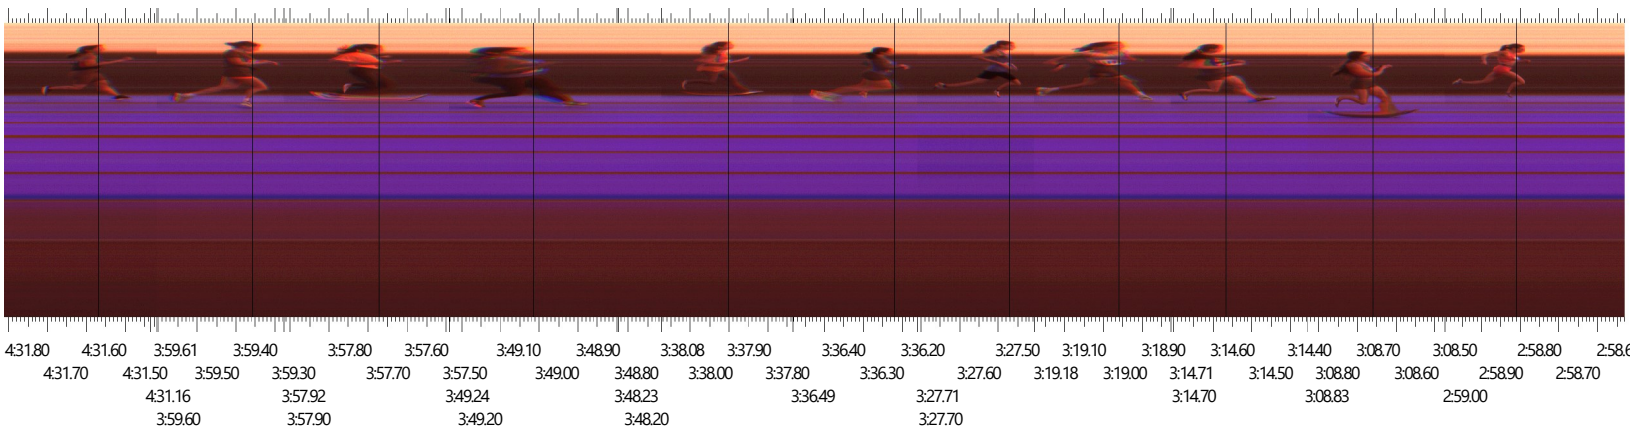

Start: 1/18/2025 15:23:44.22

Place	Id	Lane	First Name	Last Name	Affiliation	License	Time	Delta Time
1	1861	4	10/5/1993	Joanne Makary	Let's Run		2:58.81	2:58.81
2	1824	11	14/6/1991	JENNIFER TOMAZ	INTER		3:08.66	9.85
3	1836	2	3/11/2007	PHOEBE KEMP	INTER		3:14.57	5.91
4	1810	8	3/1/2014	Loulwa Saoudi	ERC		3:18.97	4.40
5	1826	10	28/7/2011	KARINE BAWAB	INTER		3:27.48	8.51
6	1835	3	1/2/2007	NINAR HUSSEINI	INTER		3:36.22	8.74
7	1847	5	3/5/2006	Lea Mehchi	JAMHOUR		3:37.91	1.69
8	1837	1	20/11/2009	SARA SHAABAN	INTER		3:49.02	11.11
9	1843	6	27/12/2004	Christia SLIM	JAMHOUR		3:57.67	8.65
10	1814	12	13/12/2006	Syrell Louzoum	ERC		3:59.36	1.69
11	1804	9	20/7/2003	Elian Chbeir	ERC		4:31.57	32.21
DNS	1811	7	15/12/2004	Lynn Dereham	ERC			