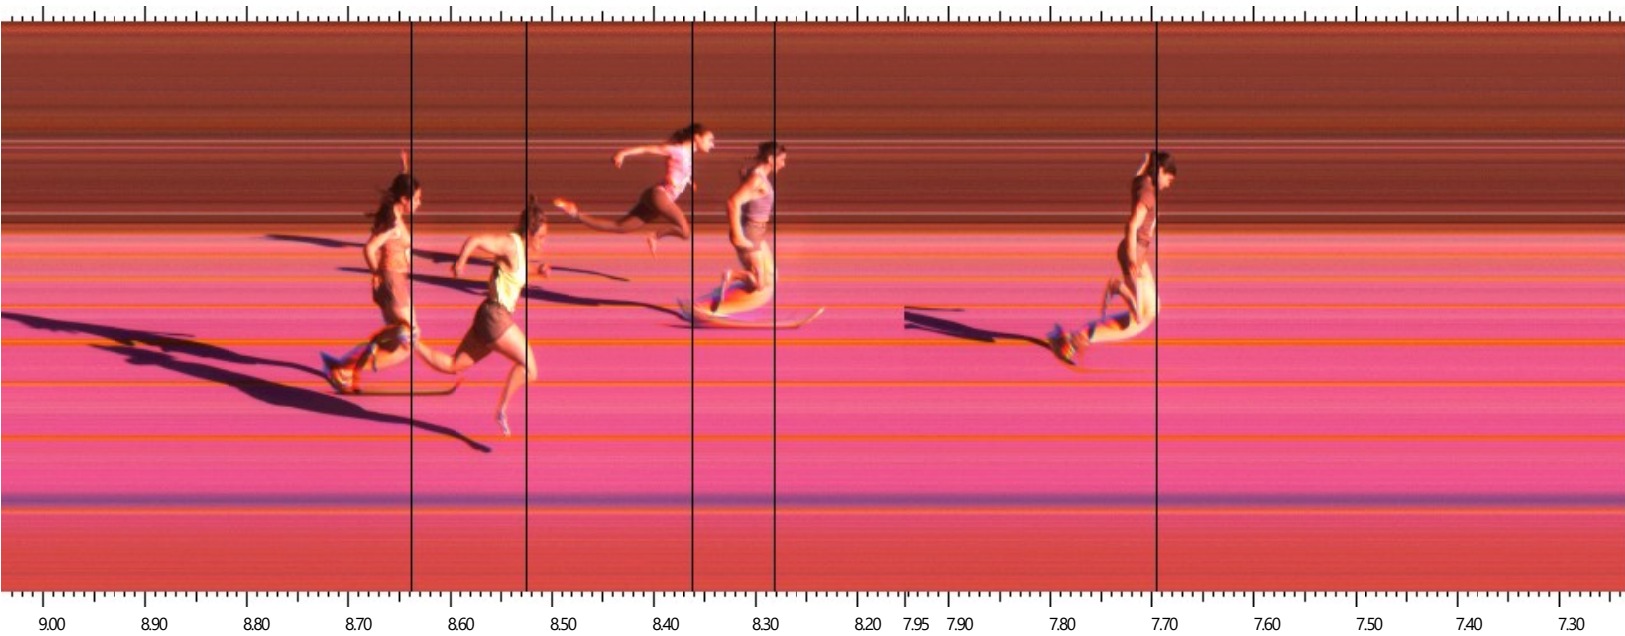

Start: 1/18/2025 14:39:40.93 Wind: +2.3 M/S (Manual)

Place	Id	Lane	First Name	Last Name	Affiliation	License	Time	Delta Time
1	1860	5	22/8/2002	Haya Kobrosly	Let's Run		7.70	7.70
2	1834	4	7/8/1996	NAWAL SALEH	INTER		8.29	0.59
3	1785	3	1/9/2002	LEA DIB	Batroun Stars		8.37	0.08
4	1857	7	8/6/2004	Caroline Makary	Let's Run		8.53	0.16
5	1850	6	7/9/2008	Maria Bechara	JAMHOUR		8.64	0.11
DNS	1781	2	31/1/2006	Maria katchoyan	Antonins			